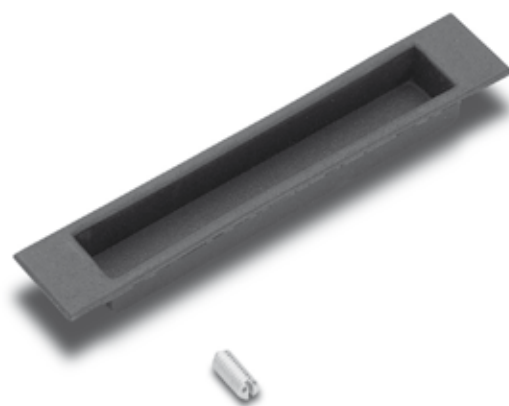

# Vaschetta laterale in nylon

Vaschetta laterale ad incasso per serramenti scorrevoli, interamente ricavata in nylon. E' ambidestra.

## DOTAZIONI

1 grano 6MA x 14

## Side nylon chamber for sliding window

Flush-mounted side chamber for sliding windows, made entirely from nylon. It is reversible.