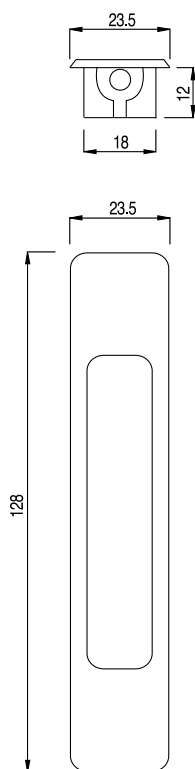

> BALEXCO

BL 100 cold sliding series	15.8
BL 105 cold sliding series	33.8