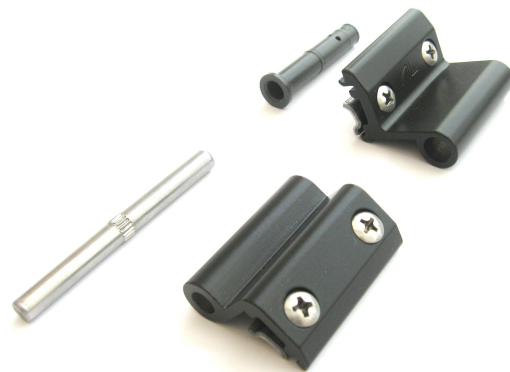

# Cerniera Maxima per anta

Cerniera reversibile a due ali in alluminio, contropiastre, viti e perno in acciaio inox. Viene fornita già premontata di contropiastra e viti, quindi pronta per l'assemblaggio al serramento. Portata di 2 cerniere Kg 70.

## DOTAZIONI

1 boccia in bisolfuro di molibdeno  
1 perno mm 7

## Hinge for Maxima doors and windows

Reversible two-wing hinge made from aluminium, counterplates, screws and pin are stainless steel. It is ready-assembled with counterplates and screws and so easy to fit to the wing. Capacity of 2 hinges, Kg 70.

## SUPPLIED PARTS

1 molybdenum bisulphate bush  
1 pin, 7 mm

art. **06200.00.00**

- 50 pezzi / 50 units