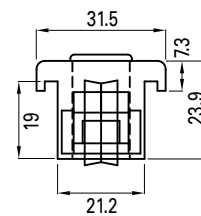

Adattabilità ai sistemi Adaptability to the systems