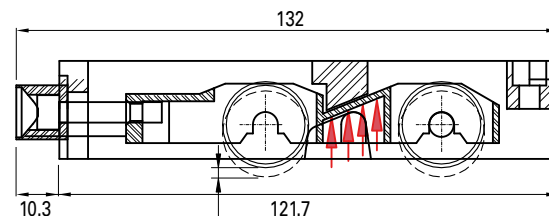

Adattabilità ai sistemi Adaptability to the systems