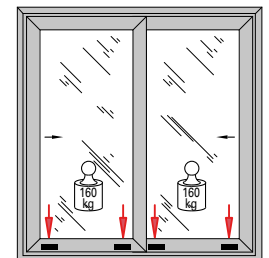

Adattabilità ai sistemi Adaptability to the systems